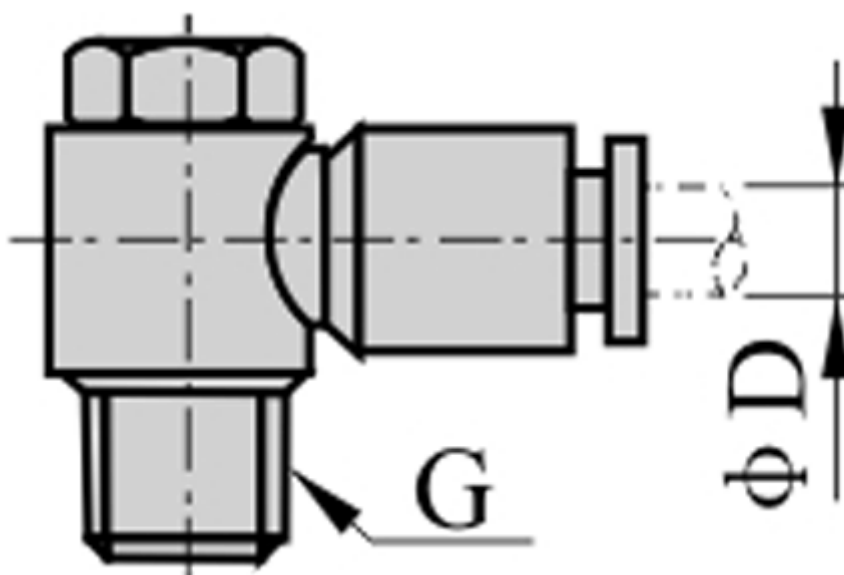

Data Sheet

Article number: 58EPH1004

Description: Fitting EPH1004 Banjo connector
Male thread 1/2", tube diameter 10

Measures

D = 10
Thread = 1/2"